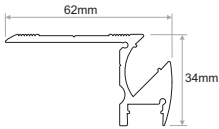

STAIR DUE

Aluminium Profile

- STAIR DUE aluminium profiles with double light emittance for illuminating stairs.
- The special position of the LEDs in the upper part guarantees a glare free illumination without having the LEDs visible even with transparent cover.

Image	Code	Description	Length	Design-Detail
	PRF.031	STAIR DUE alum.prof. / Anodized	2m	
	PRF.032	STAIR DUE alum.prof. / BLACK Anodized	2m	
	COV.023	POLYCARBONATE MILKY COVER	2m	
	COV.024	POLYCARBONATE MILKY SATIN COVER	2m	
	COV.025	POLYCARBONATE RULED COVER	2m	
	COV.026	POLYCARBONATE CLEAR COVER	2m	
	COV.038	POLYCARBONATE BLACK SATIN COVER	2m	
	CAP.053	END CAP for PRF.031 / Anodized		
	CAP.055	END CAP for PRF.032 / BLACK Anodized		
	CAP.154	FRONT CAP for PRF.031 / Anodized		
	CAP.155	FRONT CAP for PRF.032 / BLACK Anodized		
	ACC.066	*3M SAFETY WALK BLACK available per reel of 18meters or per meter for PRF.031/032		